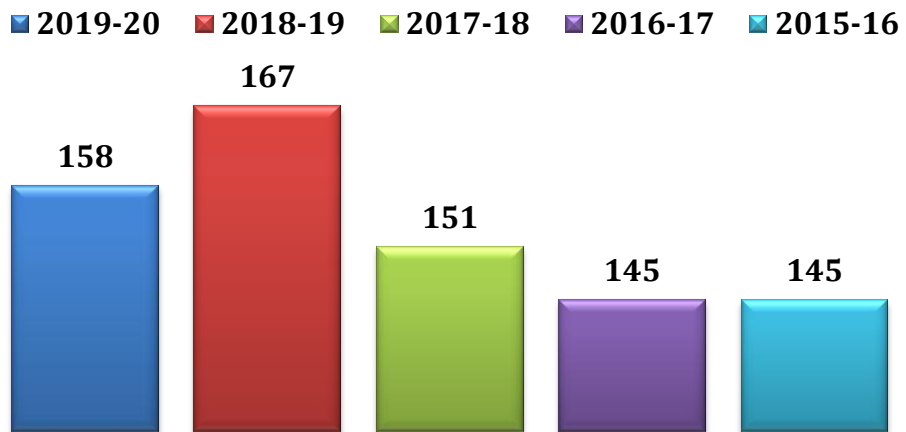

**HAJEE KARUTHA ROWTHER HOWDIA COLLEGE  
(AUTONOMOUS)  
UTHAMAPALAYAM - 625533**

**2.4 Teacher Profile & Quality**

---

**2.4.1 Average Percentage of Full - Time Teachers**

### Number of Teaching Faculty