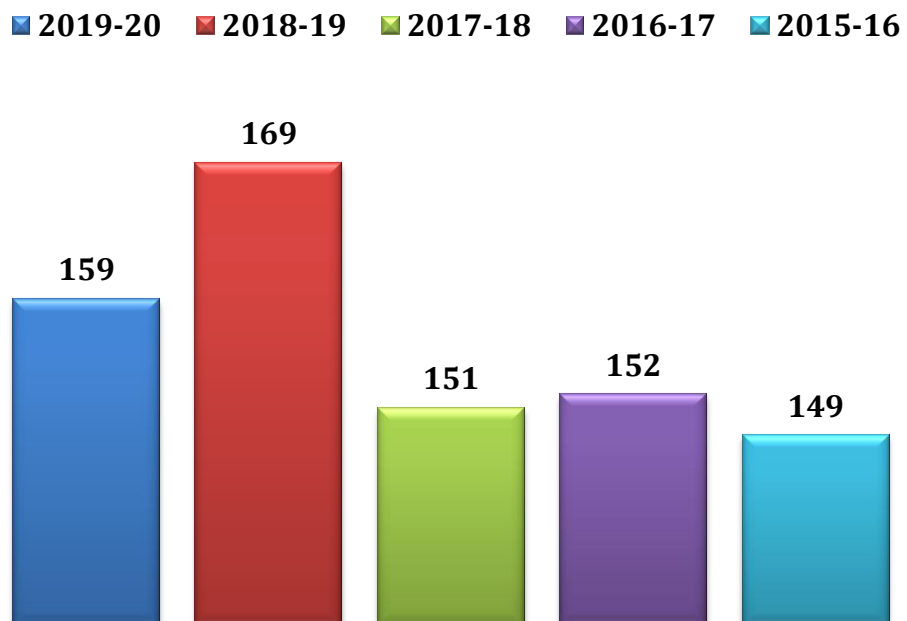

Number of Sanctioned Post