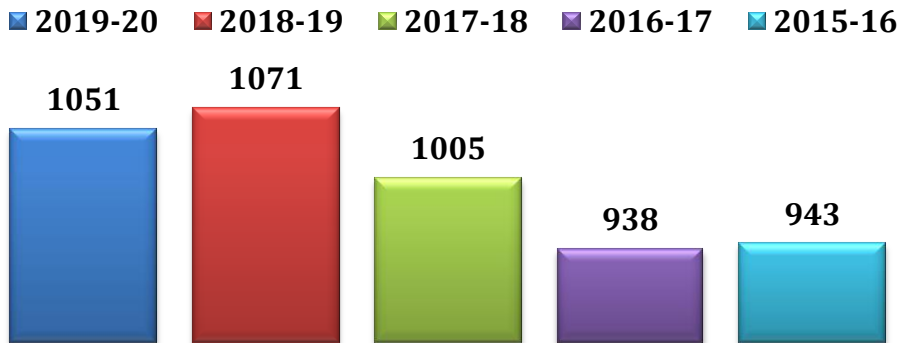

**HAJEE KARUTHA ROWTHER HOWDIA COLLEGE  
(AUTONOMOUS)  
UTHAMAPALAYAM - 625533**

**2.1 student Enrollment & Profile**

---

**2.1.1 Average Enrollment Percentage**

### Number of Students Enrolled