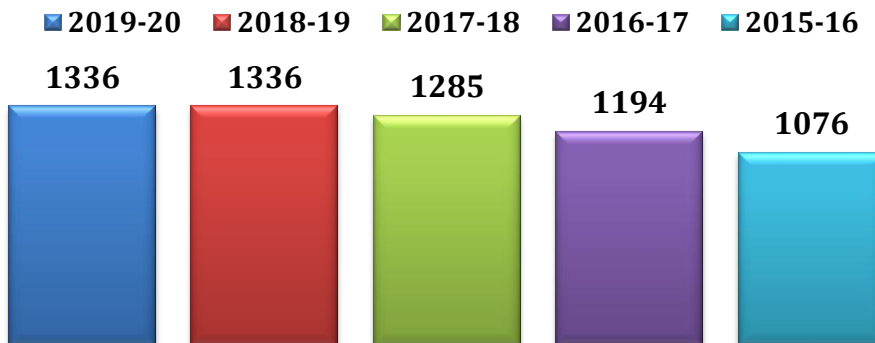

Sanctioned Seats