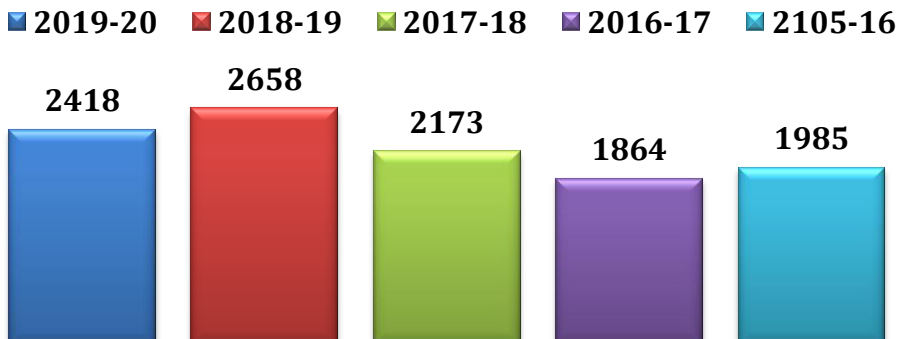

Number of Applications Received

Related Documents

Students Enrolled & Sanction of Intake Details

Number of Applications Received