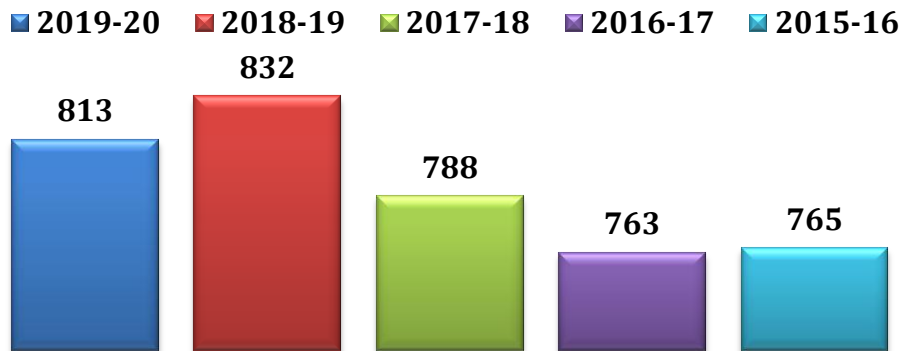

**HAJEE KARUTHA ROWTHER HOWDIA COLLEGE
(AUTONOMOUS)
UTHAMAPALAYAM - 625533**

2.1 student Enrollment & Profile

2.1.2 Average percentage of seats filled against reserved categories

Number of Students admitted from the reserved category