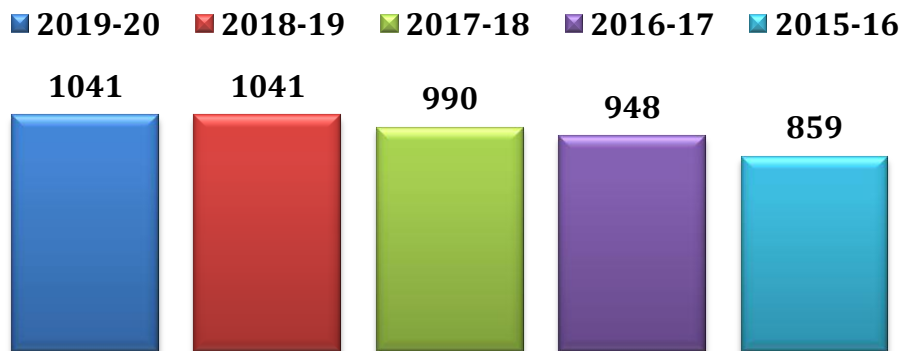

Number of seats earmarked

Related Documents

Number of seats earmarked

Admission Extract submitted to the State OBC, SC and ST cell