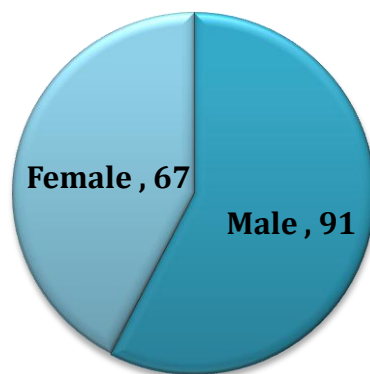

Total Number of Students	2666
Total Number of Staff members	158

Related Documents

Total Number of Students

Total Number of Staff members