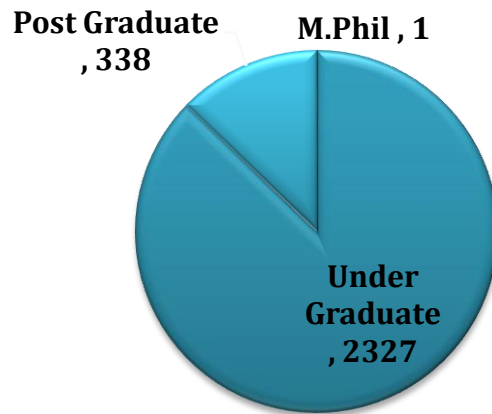

**HAJEE KARUTHA ROWTHER HOWDIA COLLEGE  
(AUTONOMOUS)  
UTHAMAPALAYAM - 625533**

**2.2 Catering to Student Diversity**

---

**2.2.2 Staff – Student Ratio**

## Students Strength