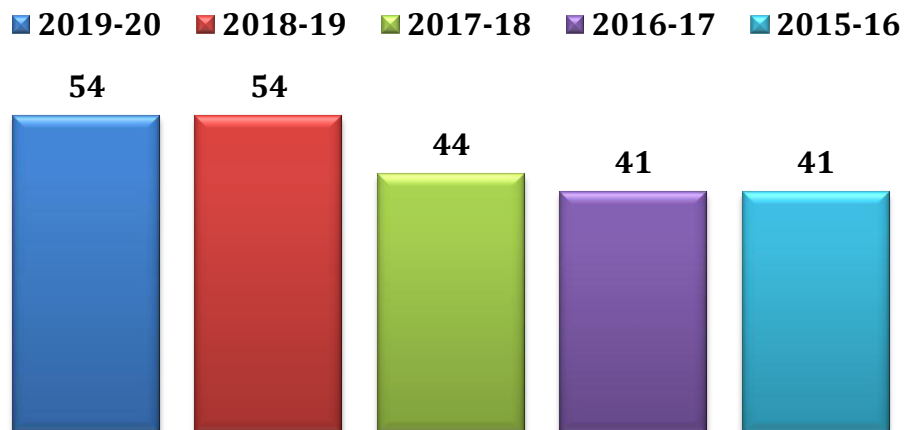

**HAJEE KARUTHA ROWTHER HOWDIA COLLEGE
(AUTONOMOUS)
UTHAMAPALAYAM - 625533**

2.4 Teacher Profile & Quality

**2.4.2 Number of full time teachers with Ph.D./D.M./M.Ch./D.N.B
Superspeciality/D.Sc./D'Lit**

Year	Number of Staff Member with D'Lit	Number of Staff Member with Ph.D.,
2019-20	1	53
2018-19	1	53
2017-18	1	43
2016-17	1	40
2015-16	1	40