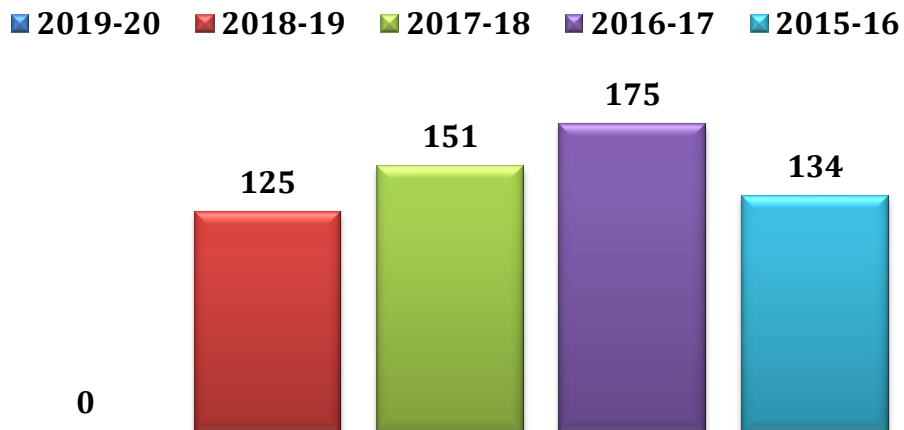

No of Grievances / Complaints about evaluation