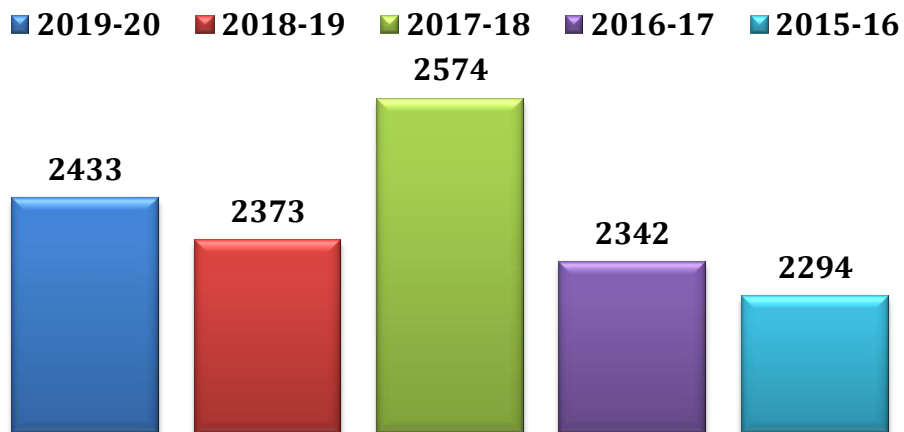

Total Number of students appeared in the examination

Related Documents

[Complaints / Grievances Course Wise](#)