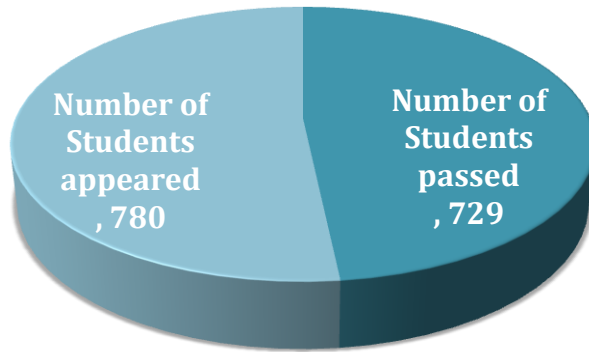

**HAJEE KARUTHA ROWTHER HOWDIA COLLEGE
(AUTONOMOUS)
UTHAMAPALAYAM - 625533**

2.6 Student Performance and Learning Outcomes

2.6.3 Pass Percentage of students

Pass Percentage : 93.46 %

Related Documents

Pass Percentage of Students